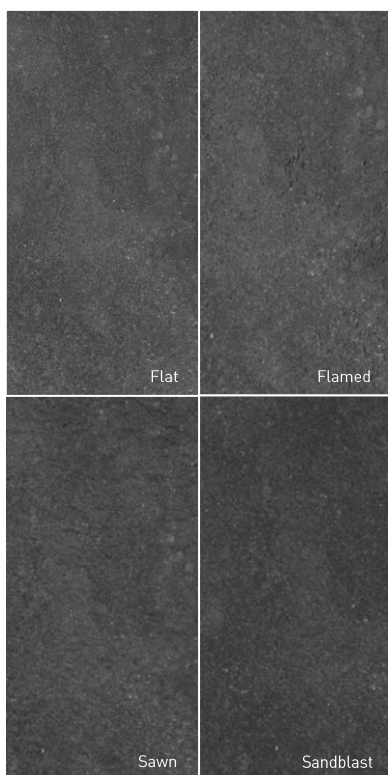

BRAYLE

QUALITY. GUARANTEED.

FLOOR White 30x60cm

PORCELAIN

BRAYLE by MML® offers a palette of multiple textures to add a powerful yet subtle dimension to your rooms. It is not just about applying one standard surface for your floor and another surface for your wall. BRAYLE is about how easy it can be to combine different surface textures to add visual weight to your interiors. Whether you are going for a basic interior look or trying to create a strong visual impact, BRAYLE is the solution you will want for creating synchronised visuals through a sense of touch. This fossil stone design is available in 4 finishes – Crystal Matt (Flat), Crystal Rough (Flamed), Crystal Rough (Sawn), Crystal Rough (Sandblast) with a choice of 3 colours – White, Beige, Dark Grey.

Indoor

Wall

Outdoor

V3
Random
Rectified
Structured Body

BEIGE

CRYSTAL MATT (FLAT)	SCBRA20
CRYSTAL ROUGH (FLAMED)	RCBRA21
CRYSTAL ROUGH (SAWN)	RCBRA22
CRYSTAL ROUGH (SANDBLAST)	RCBRA23

30x60cm

RESTYLE

Vertical Cut

Diagonal Cut

Horizontal Cut

Floor

Indoor

Wall

Outdoor

V3
Random
Rectified
Structured Body