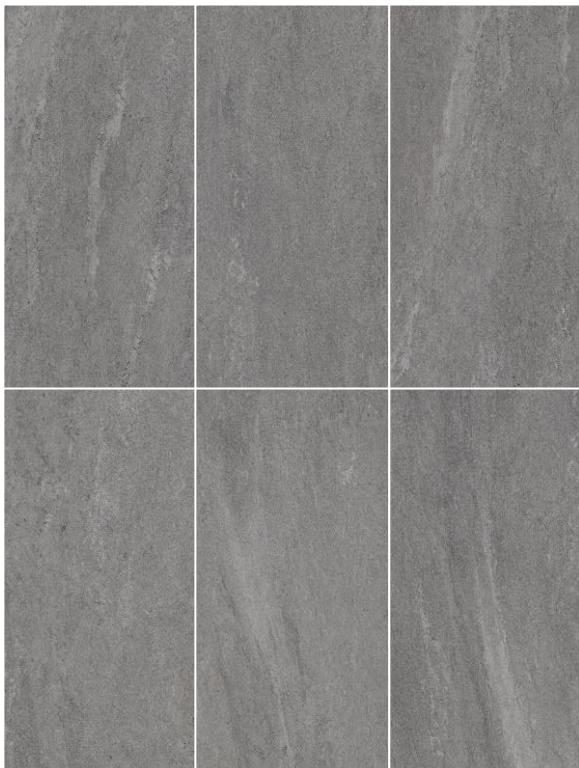

GREY

CRYSTAL MATT SCFL02

60x60cm

30x60cm

RESTYLE

Horizontal Cut

Diagonal Cut

Cross Cut

Floor

Indoor

Wall

Outdoor

V3
Random
Rectified