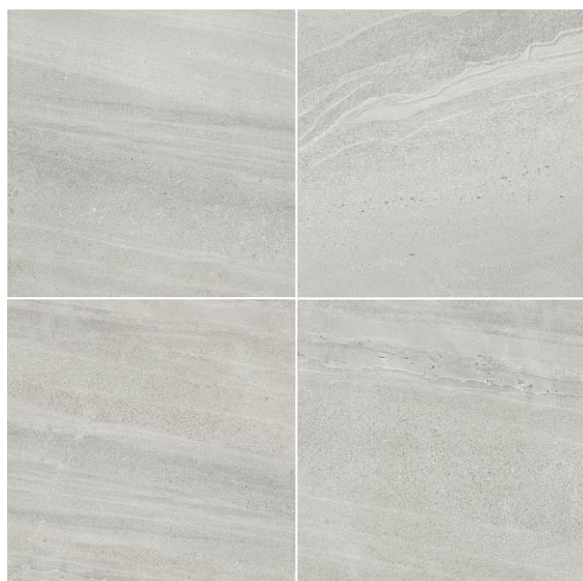

RIVERSTONE

QUALITY. GUARANTEED.

FLOOR WHITE 60x60cm

PORCELAIN

Ruggedly charming, RIVERSTONE by MML® is perfectly crafted to deliver natural lustre and sophistication to your surroundings. In subtle white or robust greys, this dynamic sandstone design comes in a multitude of sizes – 30x60cm, 60x60cm, 45x90cm and finishes – Lappato, Matt, Rough.

RIVER1

RIVER2

Floor

Indoor

Wall

V3
Random

LIGHT GREY

MATT G607
LAPPATO L607
ROUGH R607