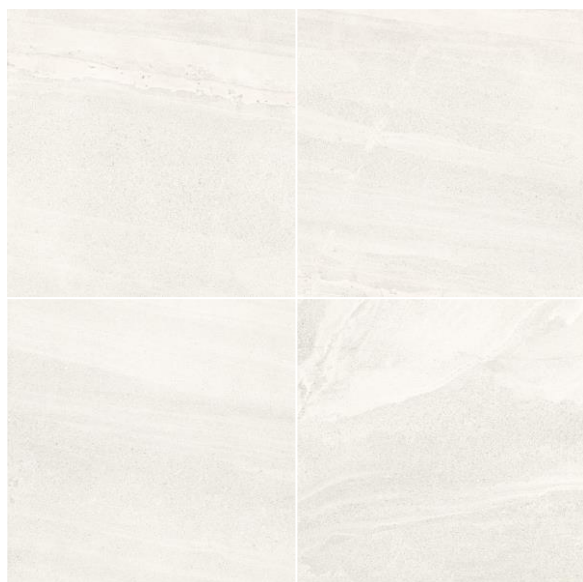

RIVERSTONE

QUALITY. GUARANTEED.

FLOOR WHITE 60x60cm

PORCELAIN

Ruggedly charming, RIVERSTONE by MML® is perfectly crafted to deliver natural lustre and sophistication to your surroundings. In subtle white or robust greys, this dynamic sandstone design comes in a multitude of sizes – 30x60cm, 60x60cm, 45x90cm and finishes – Lappato, Matt, Rough.

RIVERSTONE

QUALITY. GUARANTEED.

WHITE

MATT G606
LAPPATO L606
ROUGH R606

45x90cm

60x60cm

30x60cm

RIVERSTONE DECOR