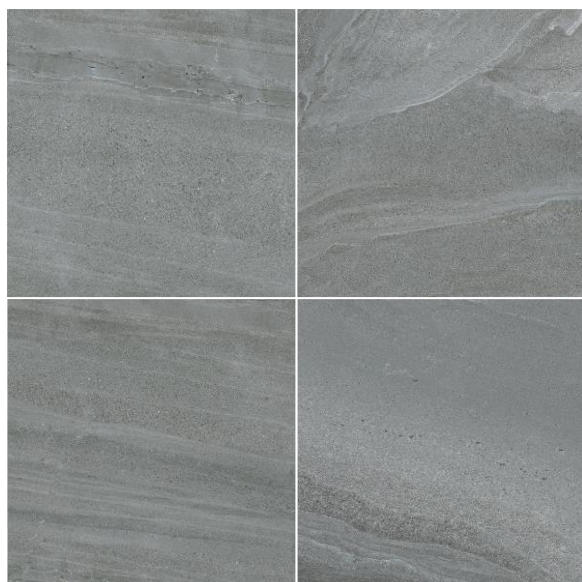

RIVERSTONE

QUALITY. GUARANTEED.

FLOOR WHITE 60x60cm

PORCELAIN

Ruggedly charming, RIVERSTONE by MML® is perfectly crafted to deliver natural lustre and sophistication to your surroundings. In subtle white or robust greys, this dynamic sandstone design comes in a multitude of sizes – 30x60cm, 60x60cm, 45x90cm and finishes – Lappato, Matt, Rough.

Wall

V3
Random

*Matt and Lappato finish are not recommended for outdoor application.

*Products, colours, tile designs and faces shown here are for illustration purposes. Please refer to actual tile for final selection.

RIVERSTONE

QUALITY. GUARANTEED.

DARK GREY

MATT G608
LAPPATO L608
ROUGH R608

45x90cm

60x60cm

30x60cm

RIVERSTONE DECOR