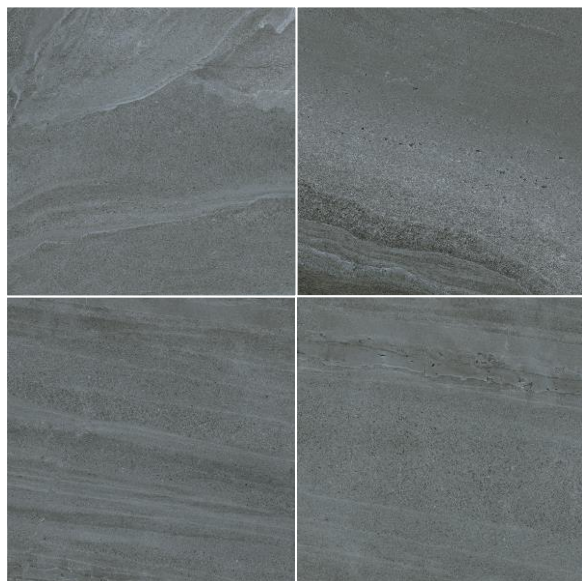

RIVERSTONE

QUALITY. GUARANTEED.

FLOOR WHITE 60x60cm

PORCELAIN

Ruggedly charming, RIVERSTONE by MML® is perfectly crafted to deliver natural lustre and sophistication to your surroundings. In subtle white or robust greys, this dynamic sandstone design comes in a multitude of sizes – 30x60cm, 60x60cm, 45x90cm and finishes – Lappato, Matt, Rough.

RIVER 1

RIVER 2

Floor

Indoor

Wall

V3
Random

BLACK

MATT G609
LAPPATO L609
ROUGH R609