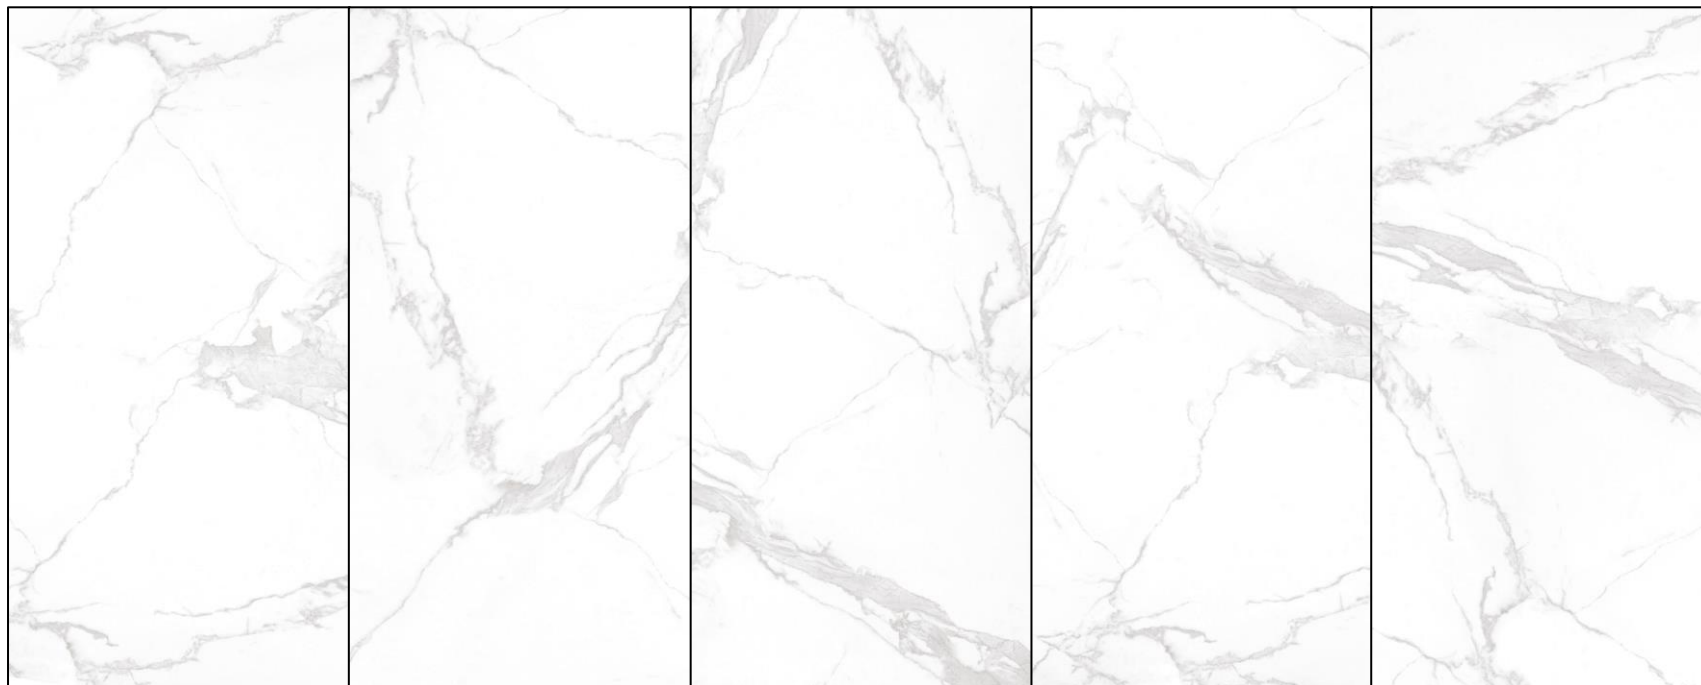

Made in Malaysia

*White*

*marble*

MML  
**Rosa** 

Inspired by the beauty of Carrara Marble, ROSA by MML® gently adorns your interiors, turning your indoor spaces into a romantic facade.

*Style*

MML  
*Rosa*

## Product Information

Product Code : SMROS1  
Colour : White  
Surface Finish : Matt  
Structure : Flat  
Shade Variation : V2  
No. of Faces : 5 faces  
Size : 30x60cm

Product Code : SLROS1  
Colour : White  
Surface finish : Honed  
Structure : Flat  
Shade Variation : V2  
No. of Faces : 5 faces  
Size : 30x60cm

## Product Information

Product Code : SMROS1  
Colour : White  
Surface Finish : Matt  
Structure : Flat  
Shade Variation : V2  
No. of Faces : 3 faces  
Size : 60x60cm

Product Code : SLROS1  
Colour : White  
Surface Finish : Honed  
Structure : Flat  
Shade Variation : V2  
No. of Faces : 3 faces  
Size : 60x60cm