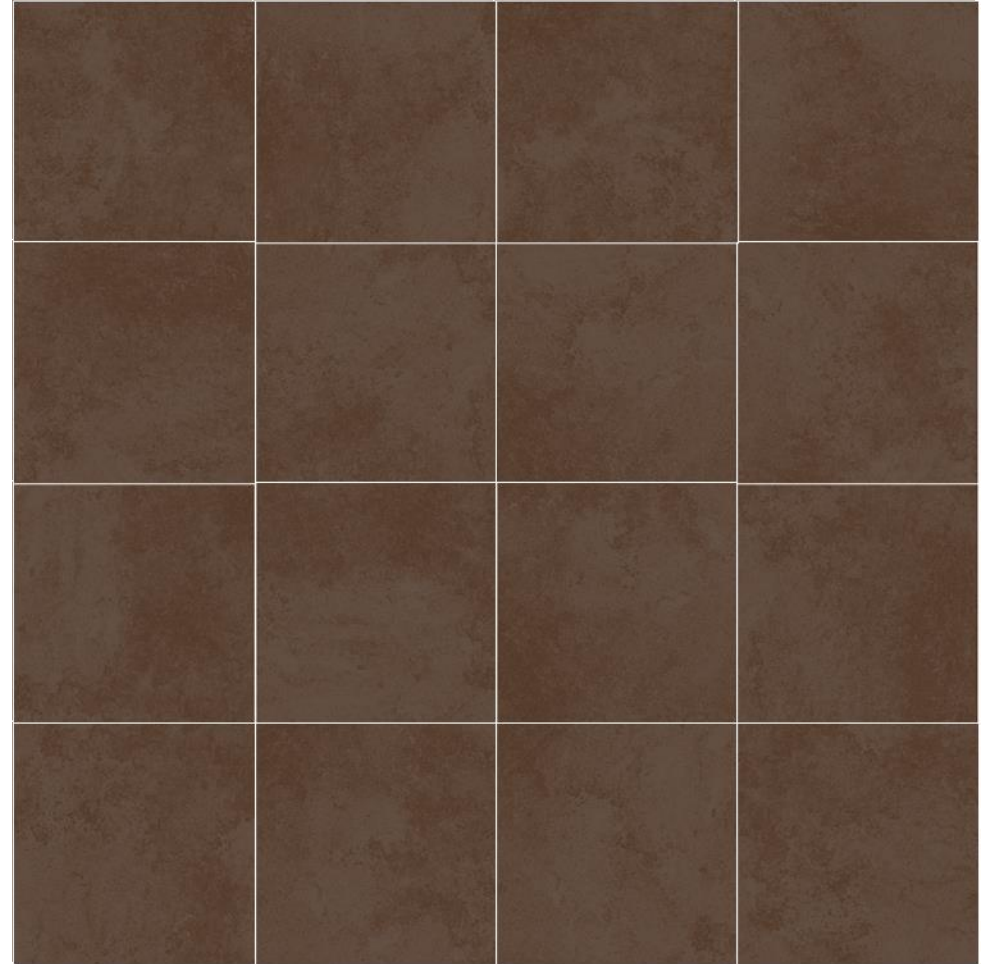

MATT SM464D (MDSM303046402AM)

ANTI SLIP SF464D (MDSF303046402AM)

30x30cm – 16 Faces