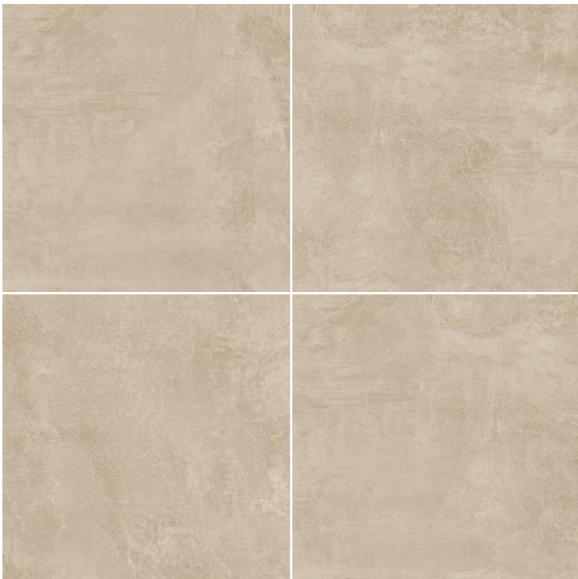

CASTLE

QUALITY. GUARANTEED.

FLOOR Brown 60x60cm

PORCELAIN

Drawing its inspiration from the monochrome finishing of soft cement surfaces, CASTLE by MML® provides the ideal canvas to create modern and minimalistic spaces. The understated facade of this aged concrete look comes in matt finish and 4 basic colours of White, Brown, Light Grey and Dark Grey.

WHITE
MATT SM8N3D

60x60cm

30x60cm

Floor

Wall

Indoor

V3
Random

BROWN
MATT SM8N5D