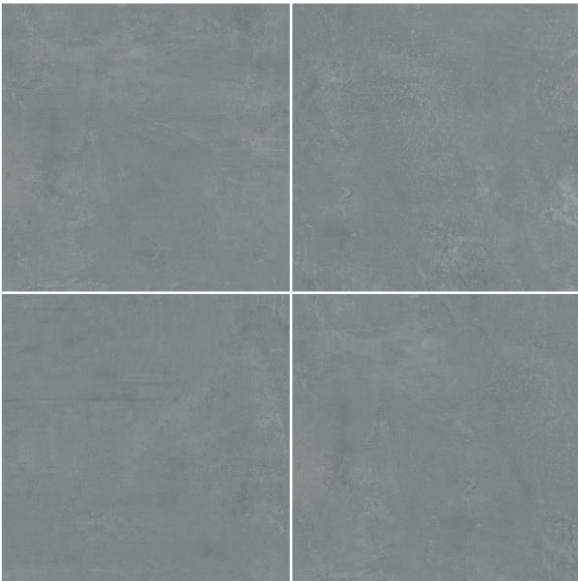

CASTLE

QUALITY. GUARANTEED.

FLOOR Brown 60x60cm

PORCELAIN

Drawing its inspiration from the monochrome finishing of soft cement surfaces, CASTLE by MML® provides the ideal canvas to create modern and minimalistic spaces. The understated facade of this aged concrete look comes in matt finish and 4 basic colours of White, Brown, Light Grey and Dark Grey.

30x60cm

Floor

Wall

Indoor

V3
Random

DARK GREY
MATT SM8N7D

60x60cm

30x60cm