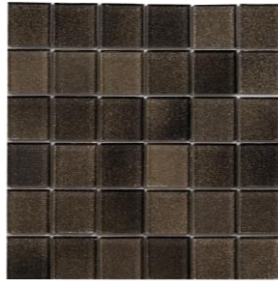

29.7x29.7cm

SCMIX12

29.7x29.7cm

SCMIX13

29.7x29.7cm

SCMIX14

29.7x29.7cm

SCMIX15

29.7x29.7cm

*Tiles comes with random colours and shade variations.

*Products, colours, tile designs and faces shown here are for illustration purposes. Please refer to actual tile for final selection.

CRYSTAL GLASS MOSAIC

SCMIX16

29.7x29.7cm

SCMIX17

31.7x31.7cm

*Crystal Glass Mosaic is not recommended for outdoor application.

SWIMMING POOL MOSAIC

SPMIX1

30.6x30.6cm