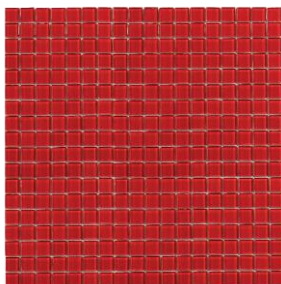

30x30cm

*Glazed mosaic is not recommended for outdoor application.

CRYSTAL GLASS MOSAIC

SCMIX1

30x30cm

SCMIX2

30x30cm

SCMIX3

30x30cm

SCMIX4

30x30cm

SCMIX5

30x30cm

SCMIX6

30x30cm

SCMIX7