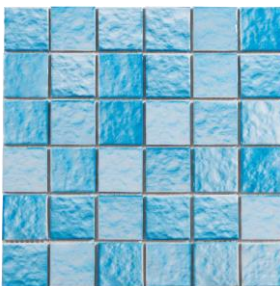

30.6x30.6cm