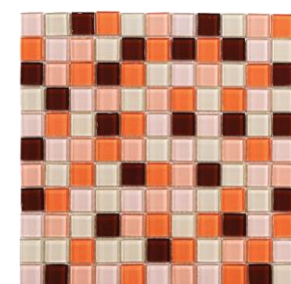

30x30cm

SCMIX8

30x30cm

SCMIX9

29.7x29.7cm

SCMIX10

29.7x29.7cm

SCMIX11

29.7x29.7cm

SCMIX12

29.7x29.7cm

SCMIX13

29.7x29.7cm

SCMIX14

29.7x29.7cm

SCMIX15

29.7x29.7cm

*Tiles comes with random colours and shade variations.

*Products, colours, tile designs and faces shown here are for illustration purposes. Please refer to actual tile for final selection.

CRYSTAL GLASS MOSAIC