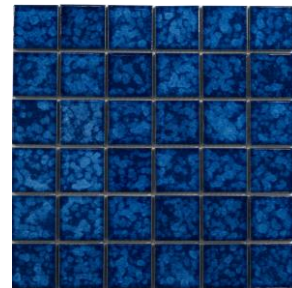

30.6x30.6cm