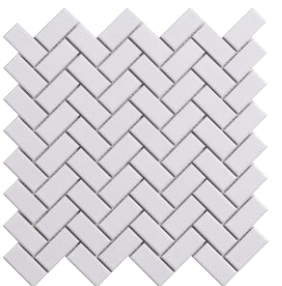

26x31cm

SGMIX4

26x31cm

SGMIX5

29x29.5cm

SGMIX6

29x29.5cm

SGMIX7

30x30cm

*Glazed mosaic is not recommended for outdoor application.

CRYSTAL GLASS MOSAIC

SCMIX1

30x30cm

SCMIX2

30x30cm

SCMIX3