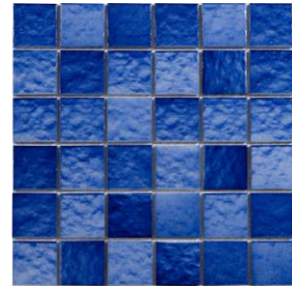

SCMIX16

29.7x29.7cm

SCMIX17

31.7x31.7cm

*Crystal Glass Mosaic is not recommended for outdoor application.

SWIMMING POOL MOSAIC

SPMIX1

30.6x30.6cm

SPMIX2

30.6x30.6cm

SPMIX3

30.6x30.6cm

SPMIX4

30.6x30.6cm

SPMIX5

30.6x30.6cm