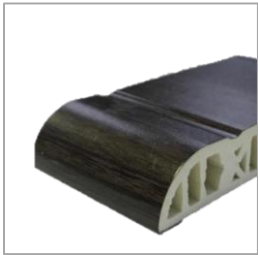

FLOORING ACCESSORIES

PVC SKIRTING