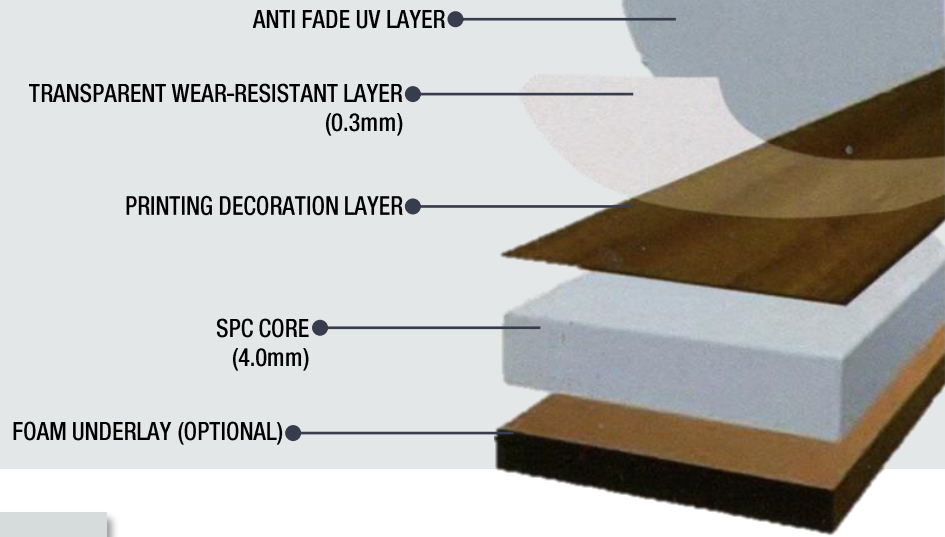

PREMIUM COLLECTION 179mm (W) x 1220mm (L) x 4mm (T)

LAUREN LVPLAULB

MARILYN LVPMARLB

VERA LVPVERLB

VANESSA LVPVANBR

BARDOT LVPBARDB

TAYLOR LVPTAYDB

All Luxury Vinyl Tile are in multiple faces.

Images shown are for illustration purposes. Please refer to actual products for final selection and confirm all specifications, colours and product availability with MMSB Sales team or agent.

LUXURY VINYL TILE