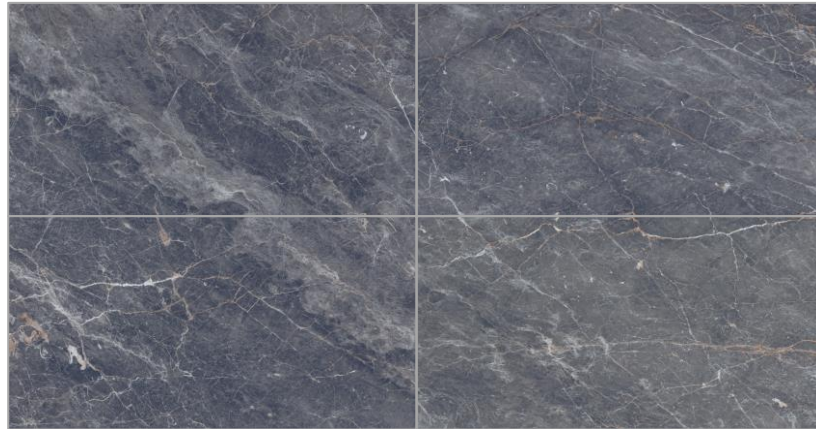

QUALITY. GUARANTEED.

BOURBON

Dark Grey

Glazed Polished PGBOU3 (M5PG6060BOU32AM)

60x60cm

Glazed Polished PGBOU3 (M5PG6012BOU32AM)

60x120cm

Floor

Wall

Indoor

V4
Rectified

60x60cm
8 Faces

60x120cm
4 Faces

*Glazed Polished tile is not recommended for outdoor application

*Products, colours, tile designs and faces shown in this catalogue are for illustration purposes. Please refer to actual tile for final selection.