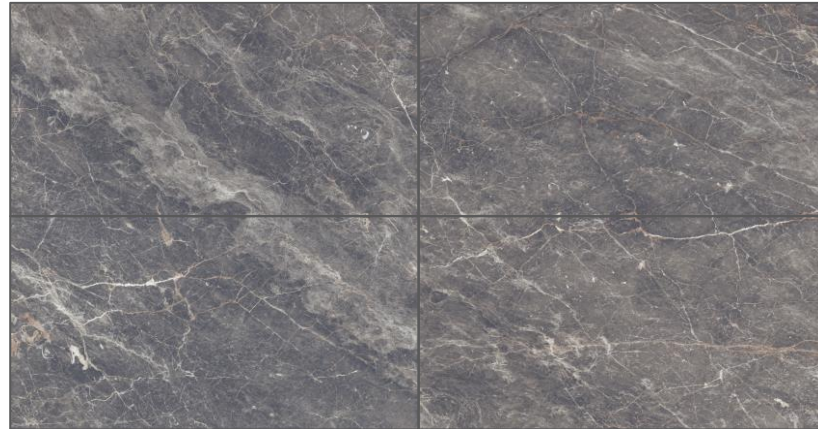

QUALITY. GUARANTEED.

BOURBON

Brown

Glazed Polished PGBOU1 (M5PG6060BOU12AM)

60x60cm

Glazed Polished PGBOU1 (M5PG6012BOU12AM)

60x120cm

Floor

Wall

Indoor

V4
Rectified

60x60cm
8 Faces

60x120cm
4 Faces

*Glazed Polished tile is not recommended for outdoor application

*Products, colours, tile designs and faces shown in this catalogue are for illustration purposes. Please refer to actual tile for final selection.

QUALITY. GUARANTEED.

BOURBON

Light Grey

Glazed Polished PGBOU2 (M5PG6060BOU22AM)

60x60cm

Glazed Polished PGBOU2 (M5PG6012BOU22AM)

60x120cm

Floor