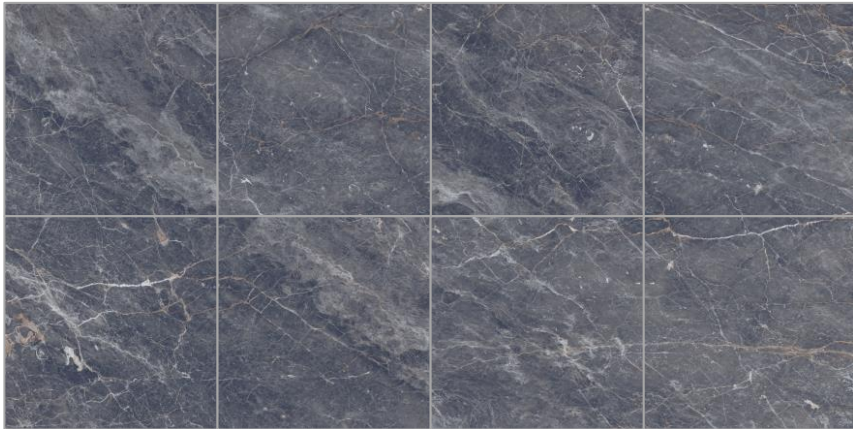

QUALITY. GUARANTEED.

BOURBON

Light Grey

Glazed Polished PGBOU2 (M5PG6060BOU22AM)

60x60cm

Glazed Polished PGBOU2 (M5PG6012BOU22AM)

60x120cm

Floor

Wall

Indoor

V4
Rectified

60x60cm
8 Faces

60x120cm
4 Faces

*Glazed Polished tile is not recommended for outdoor application

*Products, colours, tile designs and faces shown in this catalogue are for illustration purposes. Please refer to actual tile for final selection.

QUALITY. GUARANTEED.

BOURBON

Dark Grey

Glazed Polished PGBOU3 (M5PG6060BOU32AM)

60x60cm

Glazed Polished PGBOU3 (M5PG6012BOU32AM)

60x120cm

Floor