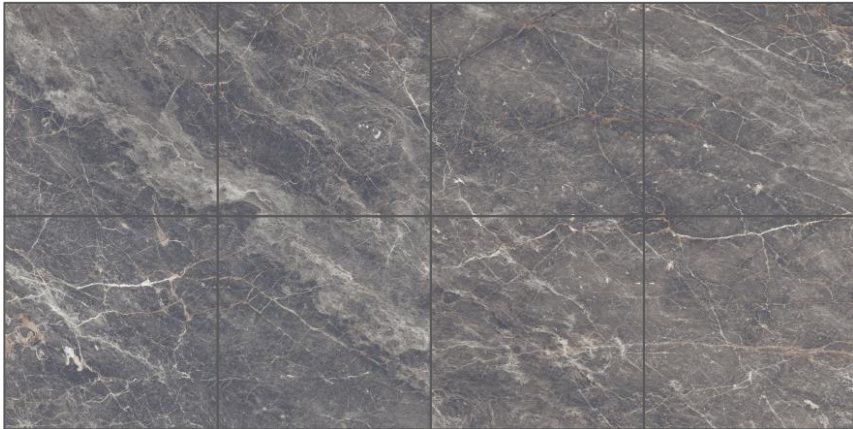

QUALITY. GUARANTEED.

BOURBON

Brown

Glazed Polished PGBOU1 (M5PG6060BOU12AM)

60x60cm

Glazed Polished PGBOU1 (M5PG6012BOU12AM)

60x120cm

Floor

Wall

Indoor

V4
Rectified

60x60cm
8 Faces

60x120cm
4 Faces

*Glazed Polished tile is not recommended for outdoor application

*Products, colours, tile designs and faces shown in this catalogue are for illustration purposes. Please refer to actual tile for final selection.

QUALITY. GUARANTEED.

BOURBON

Light Grey

Glazed Polished PGBOU2 (M5PG6060BOU22AM)

60x60cm

Glazed Polished PGBOU2 (M5PG6012BOU22AM)

60x120cm

Floor